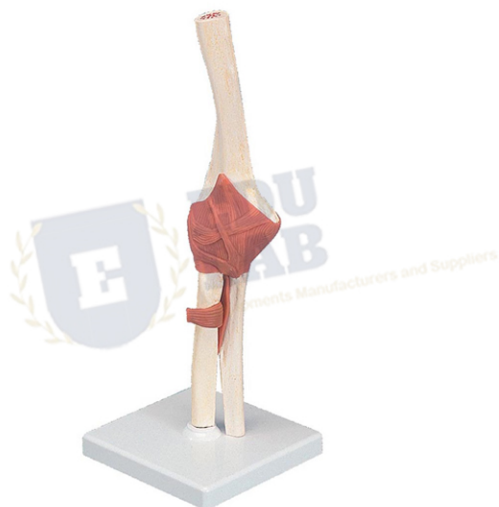

Product Code . EL-HSM-10209

Functional Elbow Joint Model

Description

Functional Elbow Joint Model

Description:-

- This Functional Elbow Joint Model provides a graphic demonstration of the anatomy and mechanics of the joint, allowing better doctor-patient or teacher-student understanding of the anatomy of the Elbow Joint.
- Use this life-size and fully flexible, bendable Elbow Joint to demonstrate abduction, anteversion, retroversion, internal/external rotation and much more.
- Elbow Joint consists of portion of humerus, complete ulna and radius as well as joint ligaments.
- Functional Elbow Joint on removable stand.

```
{ "@context": "https://schema.org/", "@type": "Product", "name": "Functional Elbow Joint Model",  
"image": "http://www.educational-  
equipments.com/images/catalog/product/1250795705FunctionalElbowJointModelwithlogo.jpg",  
"description": "• This Functional Elbow Joint Model provides a graphic demonstration of the anatomy  
and mechanics of the joint, allowing better doctor-patient or teacher-student understanding of the  
anatomy of the Elbow Joint. • Use this life-size and fully flexible, bendable Elbow Joint to  
demonstrate abduction, anteversion, retroversion, internal/external rotation and much more. • Elbow  
Joint consists of portion of humerus, complete ulna and radius as well as joint ligaments. • Functional  
Elbow Joint on removable stand.", "brand": "Educational Lab Equipments", "sku": "5", "gtin8": "5",  
"gtin13": "5", "gtin14": "5", "mpn": "5", "aggregateRating": { "@type": "AggregateRating",  
"ratingValue": "5", "bestRating": "5", "worstRating": "0", "ratingCount": "20" } }
```