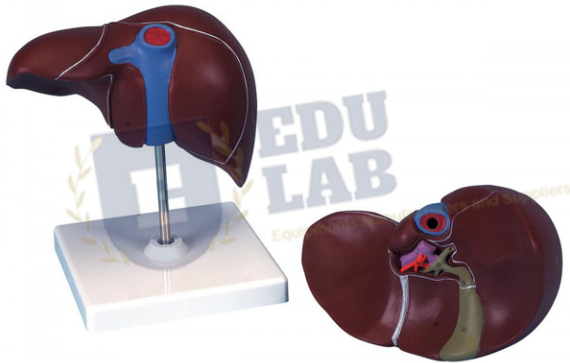

Product Code . EL-HAM-10252

Liver with Gall Bladder Model

Description

Liver with Gall Bladder Model

- Best quality, realistic Model of the Liver and Gall Bladder.
- The four lobes of the Liver, Gall Bladder, Extrahepatic Ducts, and Hilus Vessels are shown.
- Mounted on stand with base.

```
{ "@context": "https://schema.org/", "@type": "Product", "name": "Liver with Gall Bladder Model",  
"image": "http://www.educational-  
equipments.com/images/catalog/product/1181749952LiverwithGallBladderModelwithlogo.jpg",  
"description": "• Best quality, realistic Model of the Liver and Gall Bladder. • The four lobes of the  
Liver, Gall Bladder, Extrahepatic Ducts, and Hilus Vessels are shown. • Mounted on stand with  
base.", "brand": "Educational Lab Equipments", "sku": "5", "gtin8": "5", "gtin13": "5", "gtin14": "5",  
"mpn": "5", "aggregateRating": { "@type": "AggregateRating", "ratingValue": "5", "bestRating": "5",  
"worstRating": "0", "ratingCount": "20" } }
```