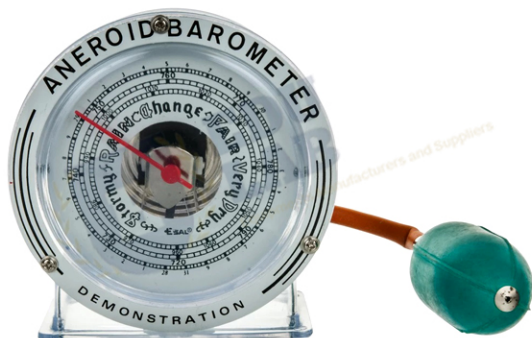

Product Code . EL-PLE-10276

Aneroid Barometer Demonstration

Description

Aneroid Barometer Demonstration is with 100 mm. dial graduated 28 to 31 inch of mercury and 960 to 1060 millibars. With plated bezel, cover glass and index plastic base approx. 16 cm. diameter. Enclosed in a transparent synthetic case for demonstration purposes. Air tight sealed all round, a pressure bulb is provided to force the movements for educative demonstration. { "@context": "https://schema.org/", "@type": "Product", "name": "Aneroid Barometer Demonstration", "image": "http://www.educational-equipments.com/images/catalog/product/253767850AneroidBarometerDemonstration.jpg", "description": "Aneroid Barometer Demonstration is with 100 mm. dial graduated 28 to 31 inch of mercury and 960 to 1060 millibars. With plated bezel, cover glass and index plastic base approx. 16 cm. diameter. Enclosed in a transparent synthetic case for demonstration purposes. Air tight sealed all round, a pressure bulb is provided to force the movements for educative demonstration.", "brand": "Educational Lab Equipments", "sku": "5", "gtin8": "5", "gtin13": "5", "gtin14": "5", "mpn": "5", "aggregateRating": { "@type": "AggregateRating", "ratingValue": "5", "bestRating": "5", "worstRating": "0", "ratingCount": "5" } }