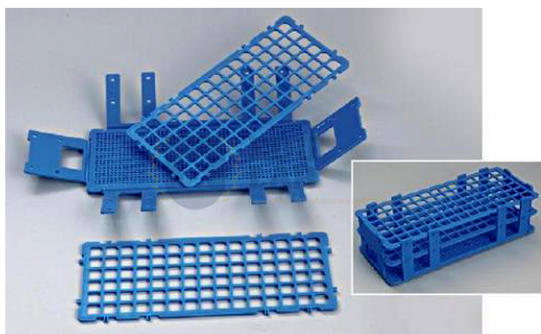

Product Code . EL-RS-10612

Test Tube Stand (Wire Pattern)

Description

Test Tube Stand (Wire Pattern)

These are available in different colors and are made of a special blend of Polypropylene that makes it sink in a water bath and maintain their stability even in agitated water. An economical substitute for wire racks, here are these submersible, auto clavable racks which are stack able when empty. These space saving racks can easily be disassembled for cleaning purposes. The base is in the form of a grid with square openings and has fold up sides and end bars that lock into rack tops.

```
{ "@context": "https://schema.org/", "@type": "Product", "name": "Test Tube Stand (Wire Pattern)", "image": "http://www.educational-equipments.com/images/catalog/product/24217482TestTubeStand(WirePattern).jpg", "description": "These are available in different colors and are made of a special blend of Polypropylene that makes it sink in a water bath and maintain their stability even in agitated water. An economical substitute for wire racks, here are these submersible, auto clavable racks which are stack able when empty. These space saving racks can easily be disassembled for cleaning purposes. The base is in the form of a grid with square openings and has fold up sides and end bars that lock into rack tops. Material : Polypropylene. • 13 mm x 90 Tubes. • 16 mm x 60 Tubes. • 20 mm x 40 Tubes. • 25 mm x 24 Tubes. • 30 mm x 21 Tubes.", "brand": "educational lab equipments", "sku": "5", "gtin8": "5", "gtin13": "5", "gtin14": "5", "mpn": "5", "aggregateRating": { "@type": "AggregateRating", "ratingValue": "5", "bestRating": "20", "worstRating": "0", "ratingCount": "5" } }
```