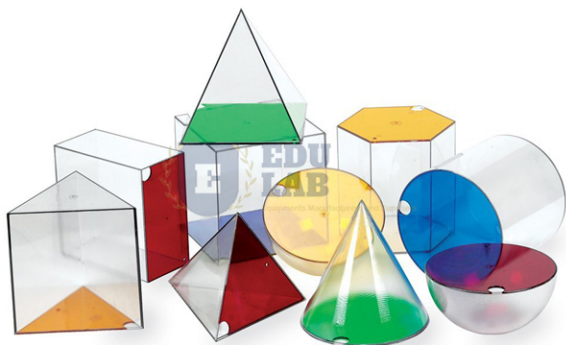

Product Code . EL-MM-10746

Giant GeoSolids

Description

Giant GeoSolids

Shapes include: sphere, cube, hemisphere, cone, cylinder, triangular prism, rectangular prism, hexagonal prism, square pyramid and triangular pyramid.

Giant GeoSolids make visual classroom demonstrations possible.

Fill with water, sand or rice as you explore shapes, sizes and the relationships between area and volume.

Teacher's Guide included.

```
{ "@context": "https://schema.org/", "@type": "Product", "name": "Giant GeoSolids", "image":  
"http://www.educational-equipments.com/images/catalog/product/1404156515GiantGeoSolids.jpg",  
"description": "Giant GeoSolids Shapes include: sphere, cube, hemisphere, cone, cylinder, triangular  
prism, rectangular prism, hexagonal prism, square pyramid and triangular pyramid. Giant GeoSolids  
make visual classroom demonstrations possible. Fill with water, sand or rice as you explore shapes,  
sizes and the relationships between area and volume. Teacher's Guide included. Giant GeoSolids  
Manufacturers, Giant GeoSolids, Giant GeoSolids Suppliers, Giant GeoSolids Exporters, Giant  
GeoSolids in India, buy Giant GeoSolids, Giant GeoSolids Online India, Giant GeoSolids  
Manufacturers in India", "brand": "Educational Lab Equipments", "sku": "5", "gtin8": "5", "gtin13": "5",  
"gtin14": "5", "mpn": "5", "aggregateRating": { "@type": "AggregateRating", "ratingValue": "5",  
"bestRating": "5", "worstRating": "0", "ratingCount": "5" } }
```