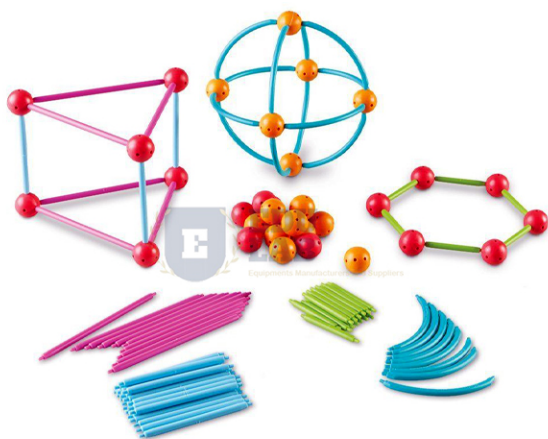

Product Code . EL-G-10846

Geometric Shapes Building Set

Description

Geometric Shapes Building Set

Combine sticks in 3 sizes, along with curves for making circles and cylinders, with 2 different types of connectors to build 2-D shapes.

Create endless opportunities for students to build and explore shapes.

Child-friendly set features durable sticks, curves, and connectors.

Then, combine them to make new 2-D shapes, and even 3-D shapes.

Includes:-

90 sticks in 3 sizes (2 1/4 ', 3 1/2 ', 5 1/4 '), 32 curves, and 48 connectors (approximately 1' in diameter).

```
{ "@context": "https://schema.org/", "@type": "Product", "name": "Geometric Shapes Building Set",  
"image": "http://www.educational-  
equipments.com/images/catalog/product/1678553670GeometricShapesBuildingSet.jpg",  
"description": "Geometric Shapes Building Set Combine sticks in 3 sizes, along with curves for  
making circles and cylinders, with 2 different types of connectors to build 2-D shapes. Create endless  
opportunities for students to build and explore shapes. Child-friendly set features durable sticks,  
curves, and connectors. Then, combine them to make new 2-D shapes, and even 3-D shapes.  
Includes:- 90 sticks in 3 sizes (2 1/4 ', 3 1/2 ', 5 1/4 '), 32 curves, and 48 connectors (approximately 1'  
in diameter).", "brand": "Educational Lab Equipments", "aggregateRating": { "@type":
```