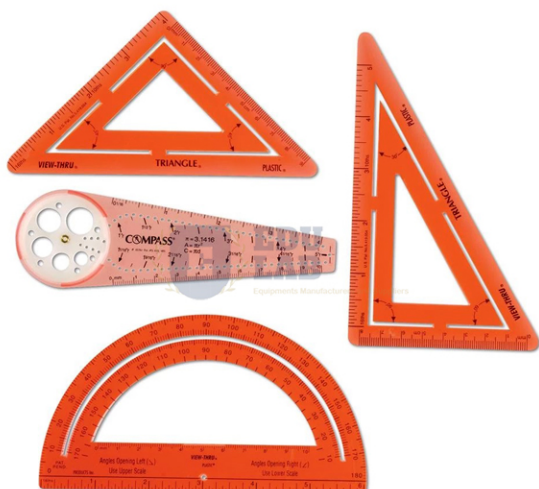

## Geometry Set

### Description

#### Geometry Set

Medium set includes a 6" protractor and medium-size triangles.

Stores in a vinyl wallet with 3-ring binder holes.

Includes all the basic tools for geometry: a Compass, a Protractor and 2 Triangles (45deg and 60deg ).

```
{ "@context": "https://schema.org/", "@type": "Product", "name": "Geometry Set", "image":  
"http://www.educational-equipments.com/images/catalog/product/1236681401GeometrySet.jpg",  
"description": "Geometry Set Medium set includes a 6" protractor and medium-size triangles. Stores  
in a vinyl wallet with 3-ring binder holes. Includes all the basic tools for geometry: a Compass, a  
Protractor and 2 Triangles (45deg and 60deg ).", "brand": "Educational Lab Equipments",  
"aggregateRating": { "@type": "AggregateRating", "ratingValue": "5", "bestRating": "5", "worstRating":  
"0", "ratingCount": "5" } }
```