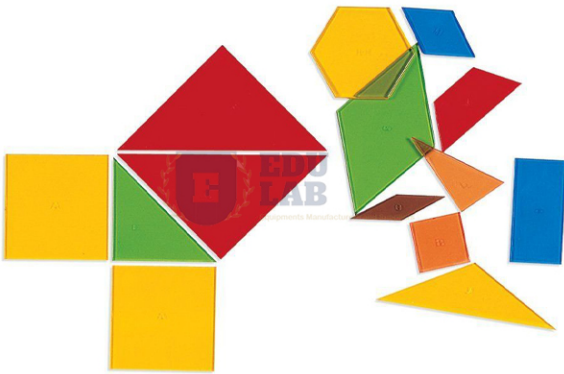

Product Code . EL-G-10864

Power Polygons

Description

Power Polygons

The shapes are identified with letters and are made of high quality translucent plastic.

This set of 450 multicolored pieces in 15 shapes (including six traditional Pattern Block shapes) is useful to investigate geometry, perimeter and area, fractions, logic and patterns.

```
{ "@context": "https://schema.org/", "@type": "Product", "name": "Power Polygons", "image":  
"http://www.educational-equipments.com/images/catalog/product/1050675297PowerPolygons.jpg",  
"description": "Power Polygons The shapes are identified with letters and are made of high quality  
translucent plastic. This set of 450 multicolored pieces in 15 shapes (including six traditional Pattern  
Block shapes) is useful to investigate geometry, perimeter and area, fractions, logic and patterns.",  
"brand": "Educational Lab Equipments", "aggregateRating": { "@type": "AggregateRating",  
"ratingValue": "5", "bestRating": "5", "worstRating": "0", "ratingCount": "5" } }
```