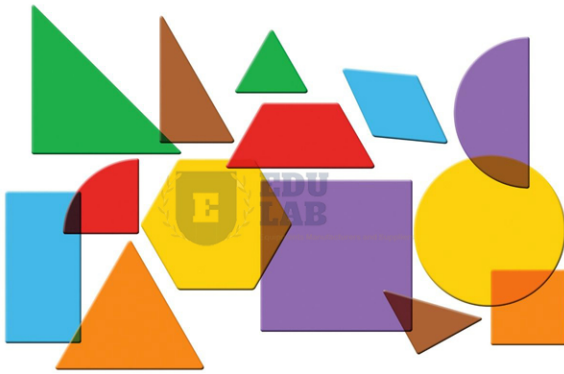

Product Code . EL-G-10869

Translucent Geometric Shapes

Description

Translucent Geometric Shapes

Introduce and engage children in composing 2-D shapes.

All pieces are relational and translucent.

This set of 408 pieces includes 14 different shapes in 7 colors (2 different squares, rectangle, hexagon, trapezoid, 5 different triangles, circle, rhombus, half-circle, quarter circle).

```
{ "@context": "https://schema.org/", "@type": "Product", "name": "Translucent Geometric Shapes",  
"image": "http://www.educational-  
equipments.com/images/catalog/product/824024628TranslucentGeometricShapes.jpg", "description":  
"Translucent Geometric Shapes Introduce and engage children in composing 2-D shapes. All pieces  
are relational and translucent. This set of 408 pieces includes 14 different shapes in 7 colors (2  
different squares, rectangle, hexagon, trapezoid, 5 different triangles, circle, rhombus, half-circle,  
quarter circle).", "brand": "Educational Lab Equipments", "aggregateRating": { "@type":  
"AggregateRating", "ratingValue": "5", "bestRating": "5", "worstRating": "0", "ratingCount": "5" } }
```